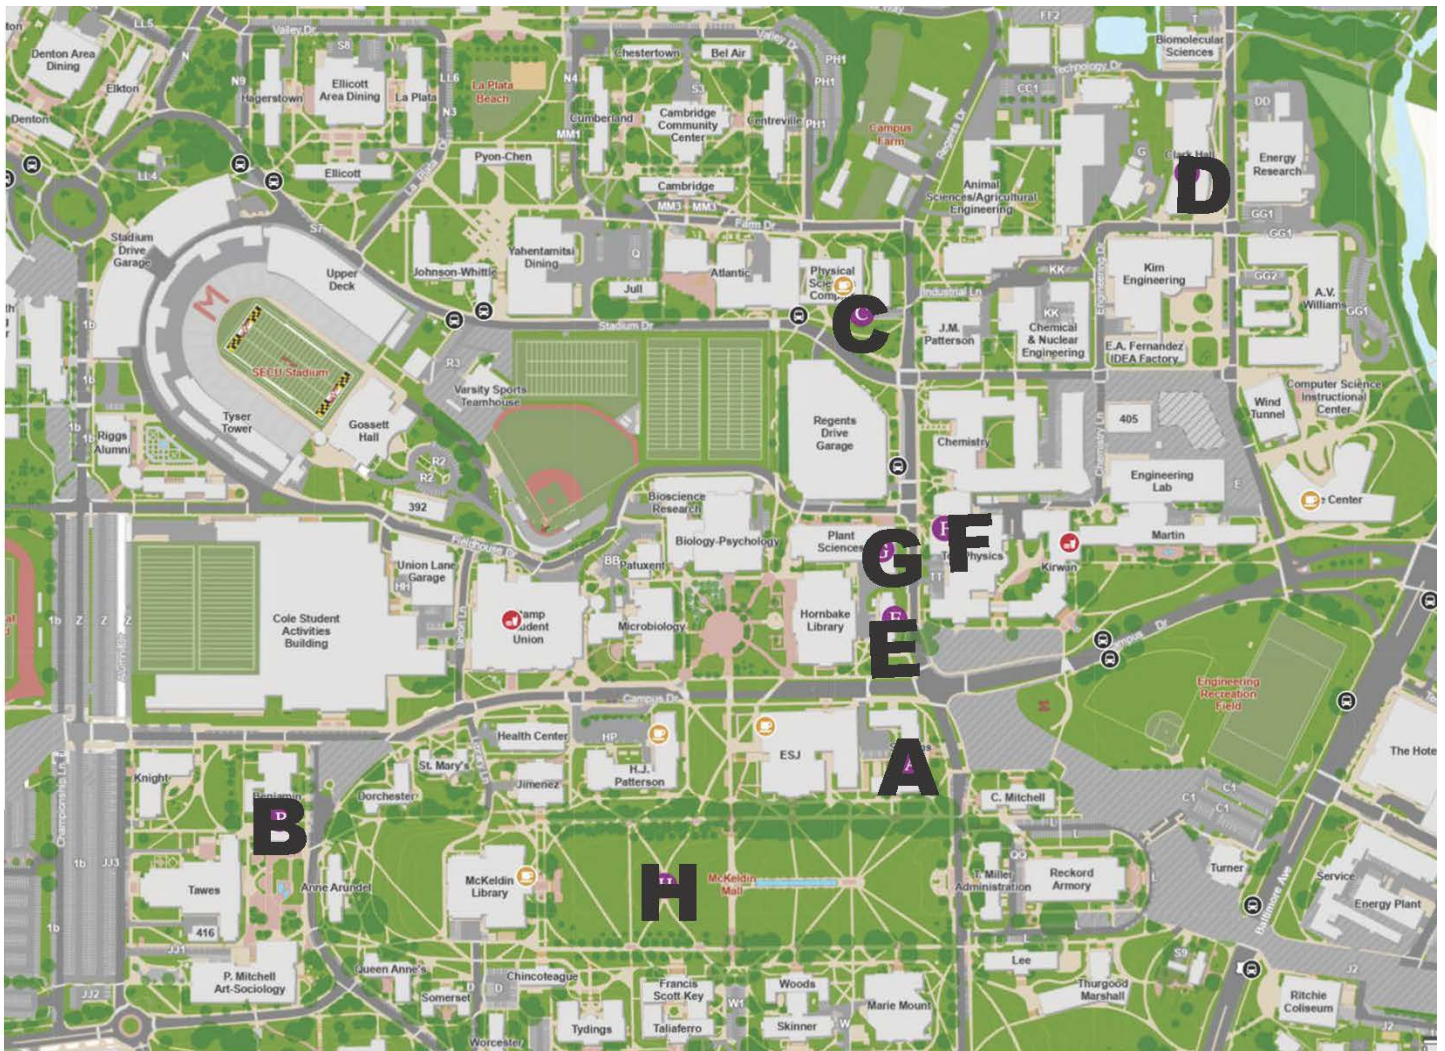

# Maryland STEM Festival at College Park Map

- A, Symons Hall- 11:00 am -1:00 pm:** [STEM Careers in Agriculture, Food, and the Environment-](#)
- B, Benjamin Building-12:00 pm - 3:00 pm: [Maryland KidWind,](#)**
- C, Physical Sciences Building-12:00 pm – 4:00 pm** [Solar Observing and looking into the Cosmos](#)
- D, Clark Hall,12:30 pm - 2:30 pm:** [Meet Maryland Engineering](#)
- E, Geology Building-1:00 pm - 4:00 pm:** [Geology and Planetary Science Demos](#)
- F, Physics/Toll Building-2:00 pm - 4:00 pm:** [UMD Physics Demo Session](#)
- G, Plant Life Building 2:00 pm - 2:30 pm:** [Mesozoic Maryland: The Age of Dinosaurs in Our Neighborhood](#)
- D, Clark Hall- 2:30 pm - 3:30 pm:** [UMD Fire Protection Engineering Information Session](#)
- H McKeldin Mall, 4:00 pm- 7:30 pm -** [Terps in Tech at the Homecoming Carnival](#)

 WMATA Bus Stop

 Café/Food

 Festival Location